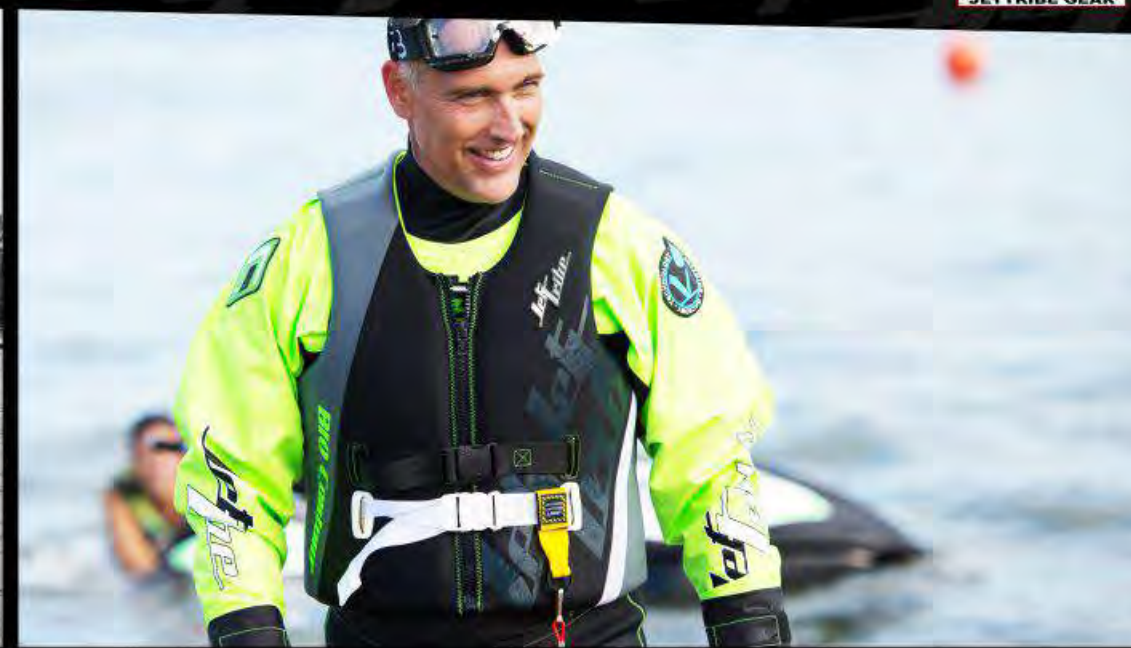

STYLE COLOR
#JTG 17428-YW Yellow

STYLE COLOR
#JTG 17428-RD Red

STYLE COLOR
#JTG 17428-BL Blue

STYLE COLOR
#JTG 17428-GY Gray