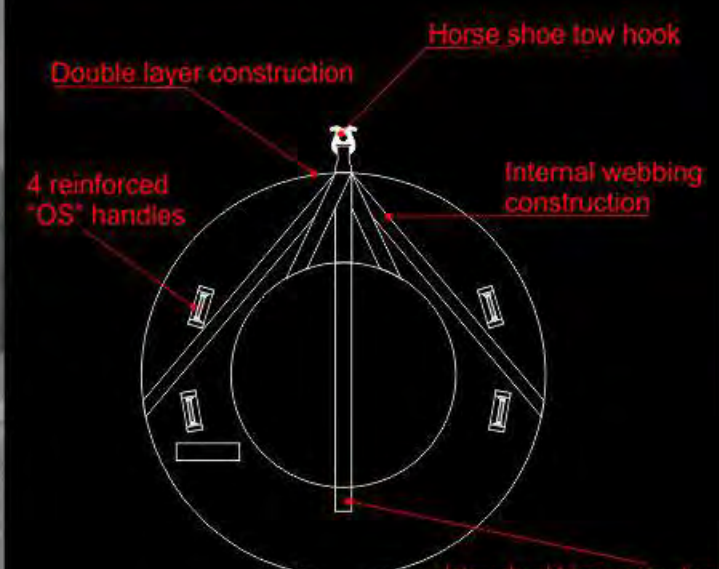

Double layer construction

Internal webbing construction

WARNING: DO NOT RIDE WITHOUT JETTRIBE GEAR

STYLE	COLOR
#JTA 16350 - GN	Scratch - Green

STYLE	COLOR
#JTA 16350 - RD	Scratch - Red

STYLE	COLOR
#JTA 16350 - YW	Yellow

STYLE	COLOR
#JTA 16350 - BL	Spike - Blue

STYLE	COLOR
#JTA 16350 - SR	Spike - Red

STYLE	COLOR
#JTA 16350 - SY	Spike - Yellow

STYLE	COLOR
#JTA 16350 - SG	Spike - Green

STYLE	COLOR
#JTA 16351	Shockwave - Multi

STYLE	COLOR
#JTA 16351 - SB	Spike - Blue

STYLE	COLOR
#JTA 16351 - SY	Spike - Yellow

STYLE	COLOR
#JTA 16351 - SR	Spike - Red

STYLE	COLOR
#JTA 16351 - SG	Spike - Green