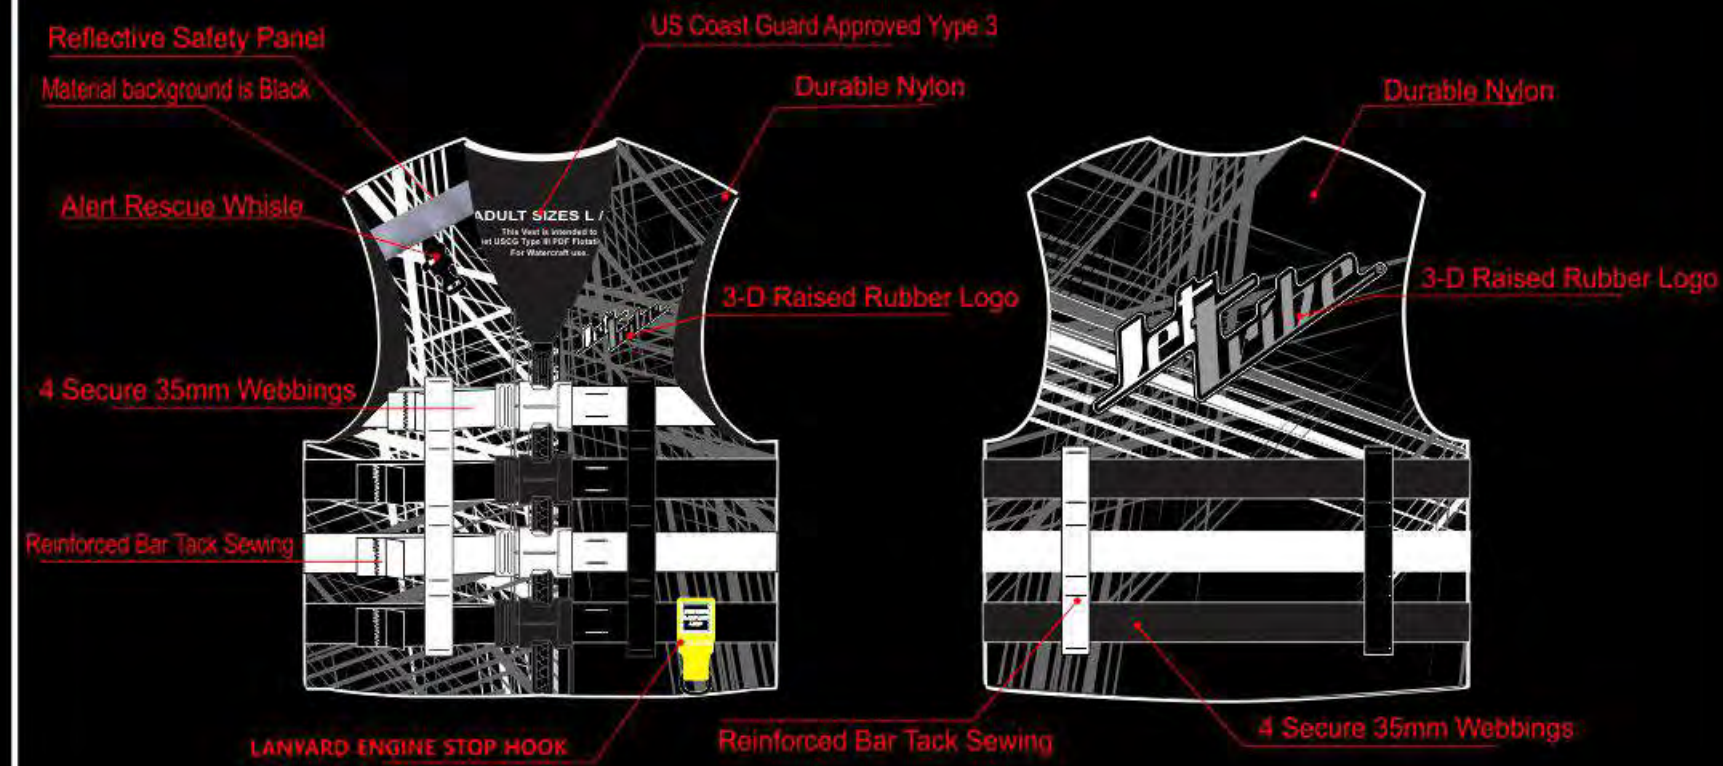

The Jettribe Civilian Vest is an excellent vest for recreation PWC riding. It also makes a great rental vest for fleet or resort use.

- US Coast Guard Type 3
- Triple rescue handles
- Four-Buckle Front Closure
- Lanyard attachment included
- USCG vest, ideal for PWC riding, touring and windsailing built in safety features
- Alert float whistle, lanyard attachment, and reflective panel
- A staple for recreation riders and rental fleet operators.
- Tough nylon materials to last in the salt and sun.

Vest Fit Chart

Size	Chest Size (in/cm)
S	33-35" (86.36-91.44cm)
M	37-39" (96.52-101.60cm)
L	41-43" (106.68-111.76)
XL	45-47" (116.84-121.92cm)
XXL	50-52" (127.00-132.08cm)

PRODUCT LINE	SIZE	MATERIAL
U.S.C.G. VESTS - CIVILIAN	S, M, L, XL, XXL	Nylon, PVC Foam