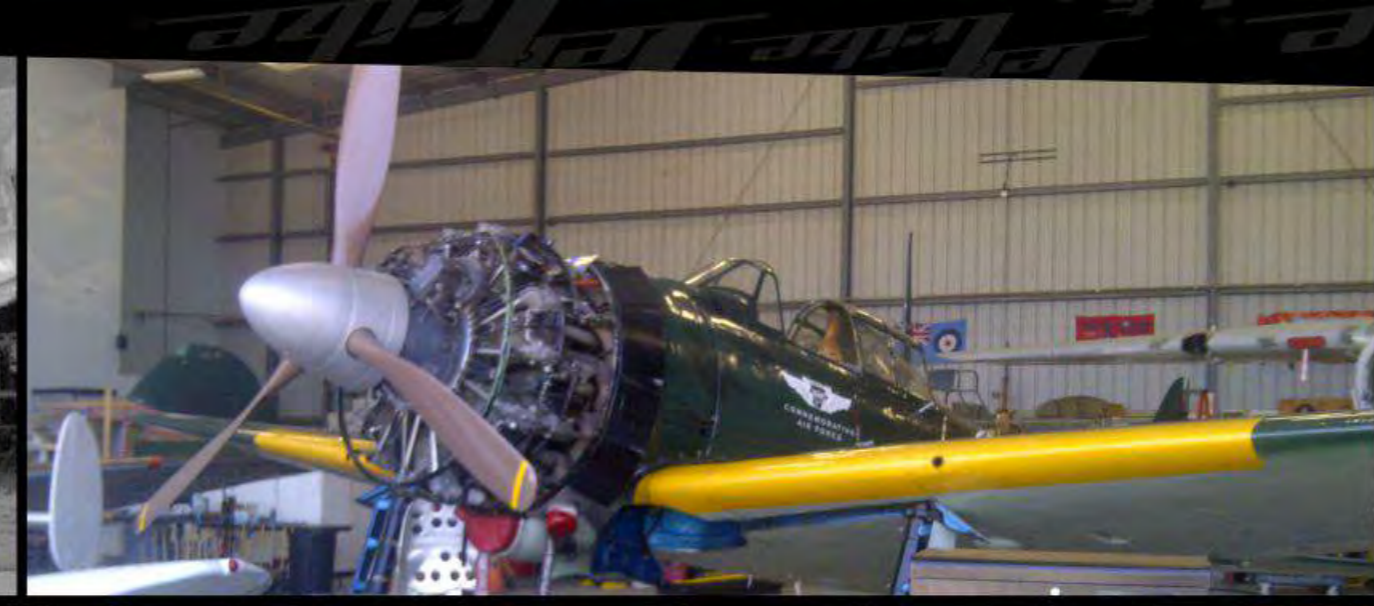

WARNING: DO NOT RIDE WITHOUT JETTRIDE GEAR