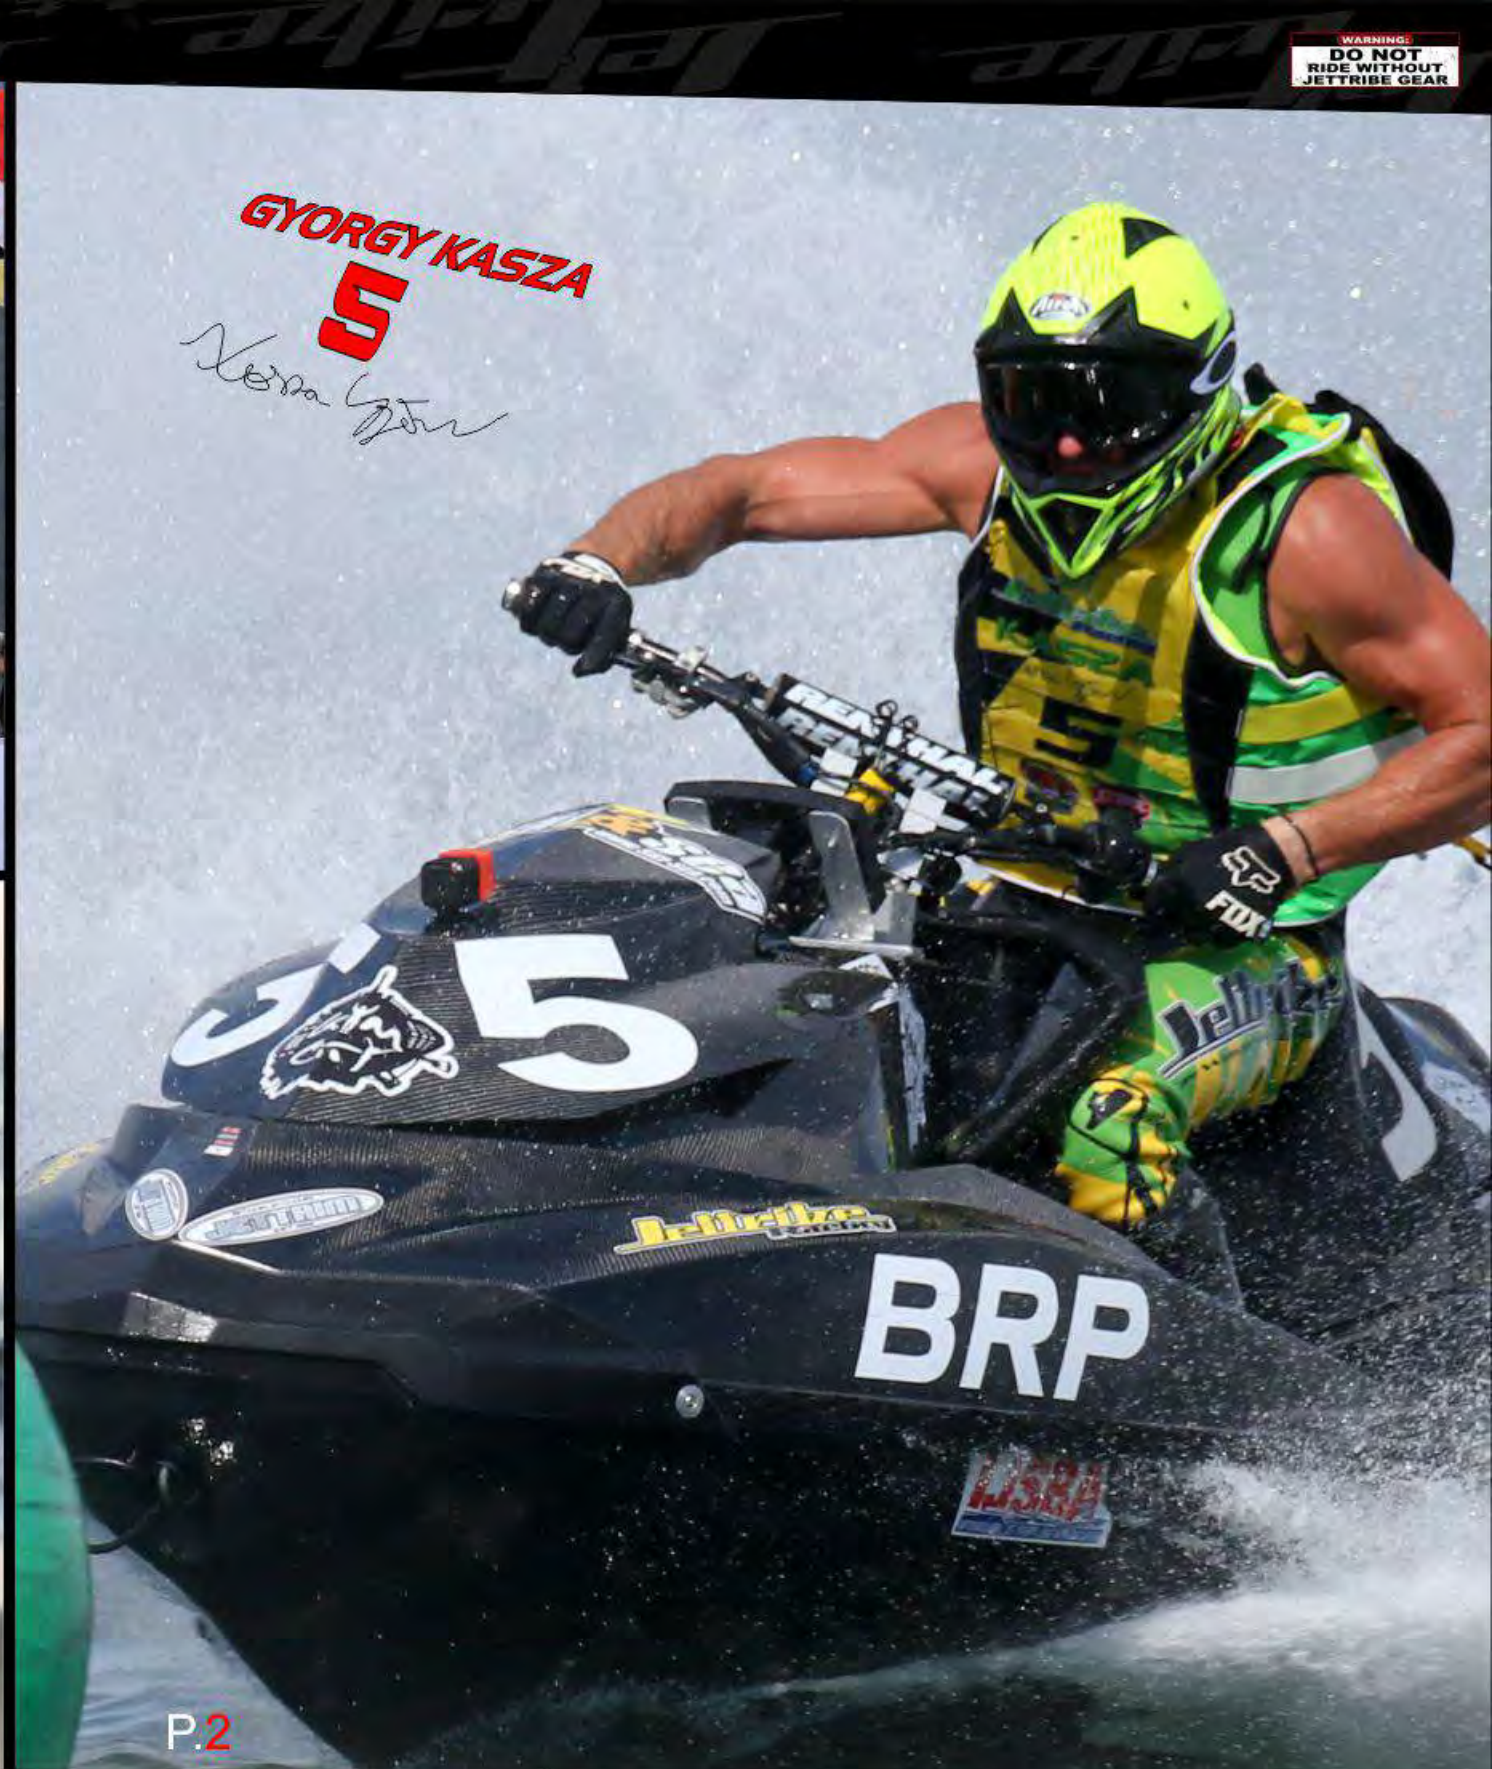

CATALOG MAP

- Race Suits
- Race Vests
- Protection Gear
- Eye Wear
- Water Shoes
- Gloves
- Rashguards
- Tour Coats
- Gear Bags
- Clothing
- Watercraft Covers

WARNING: DO NOT RIDE WITHOUT JETTRIBE GEAR

Jetribe is a true core brand for the watercraft enthusiast since 1996. We've lived, breathed and loved the sport since Kawasaki 550 stand-ups were king, neon and fluorescent colors were cool (And they are back "in" now??), and MC Hammer's running man was the move of all moves! We were drying off our mullets after every ride. Though the times are a-changing, our mission has remained the same. With our passion and love for the watercraft industry and lifestyle, we aim to better the industry through our products and personal commitment.