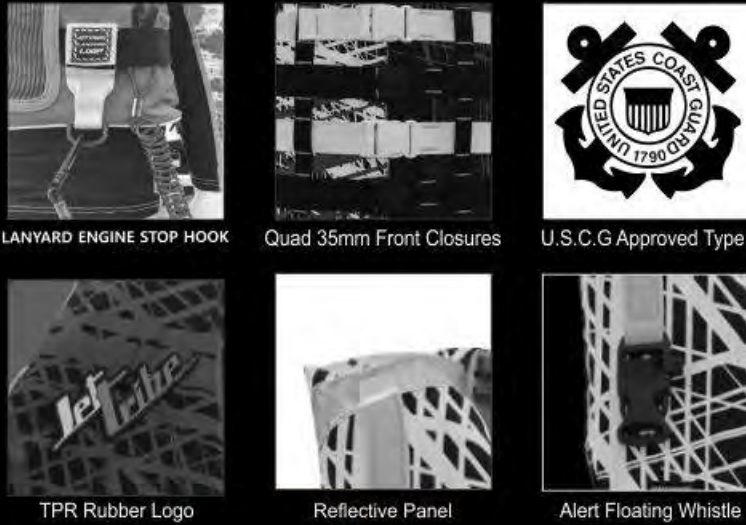

WARNING: DO NOT RIDE WITHOUT JETTRIBE GEAR

The Jettribe Civilian Vest is an excellent vest for recreation PWC riding. It also makes a great rental vest for fleet or resort use.

- US Coast Guard Type 3
- Triple rescue handles
- Four-Buckle Front Closure
- Lanyard attachment included
- USCG vest, ideal for PWC riding, touring and windsailing built in safety features
- Alert float whistle, lanyard attachment, and reflective panel
- A staple for recreation riders and rental fleet operators.
- Tough nylon materials to last in the salt and sun.