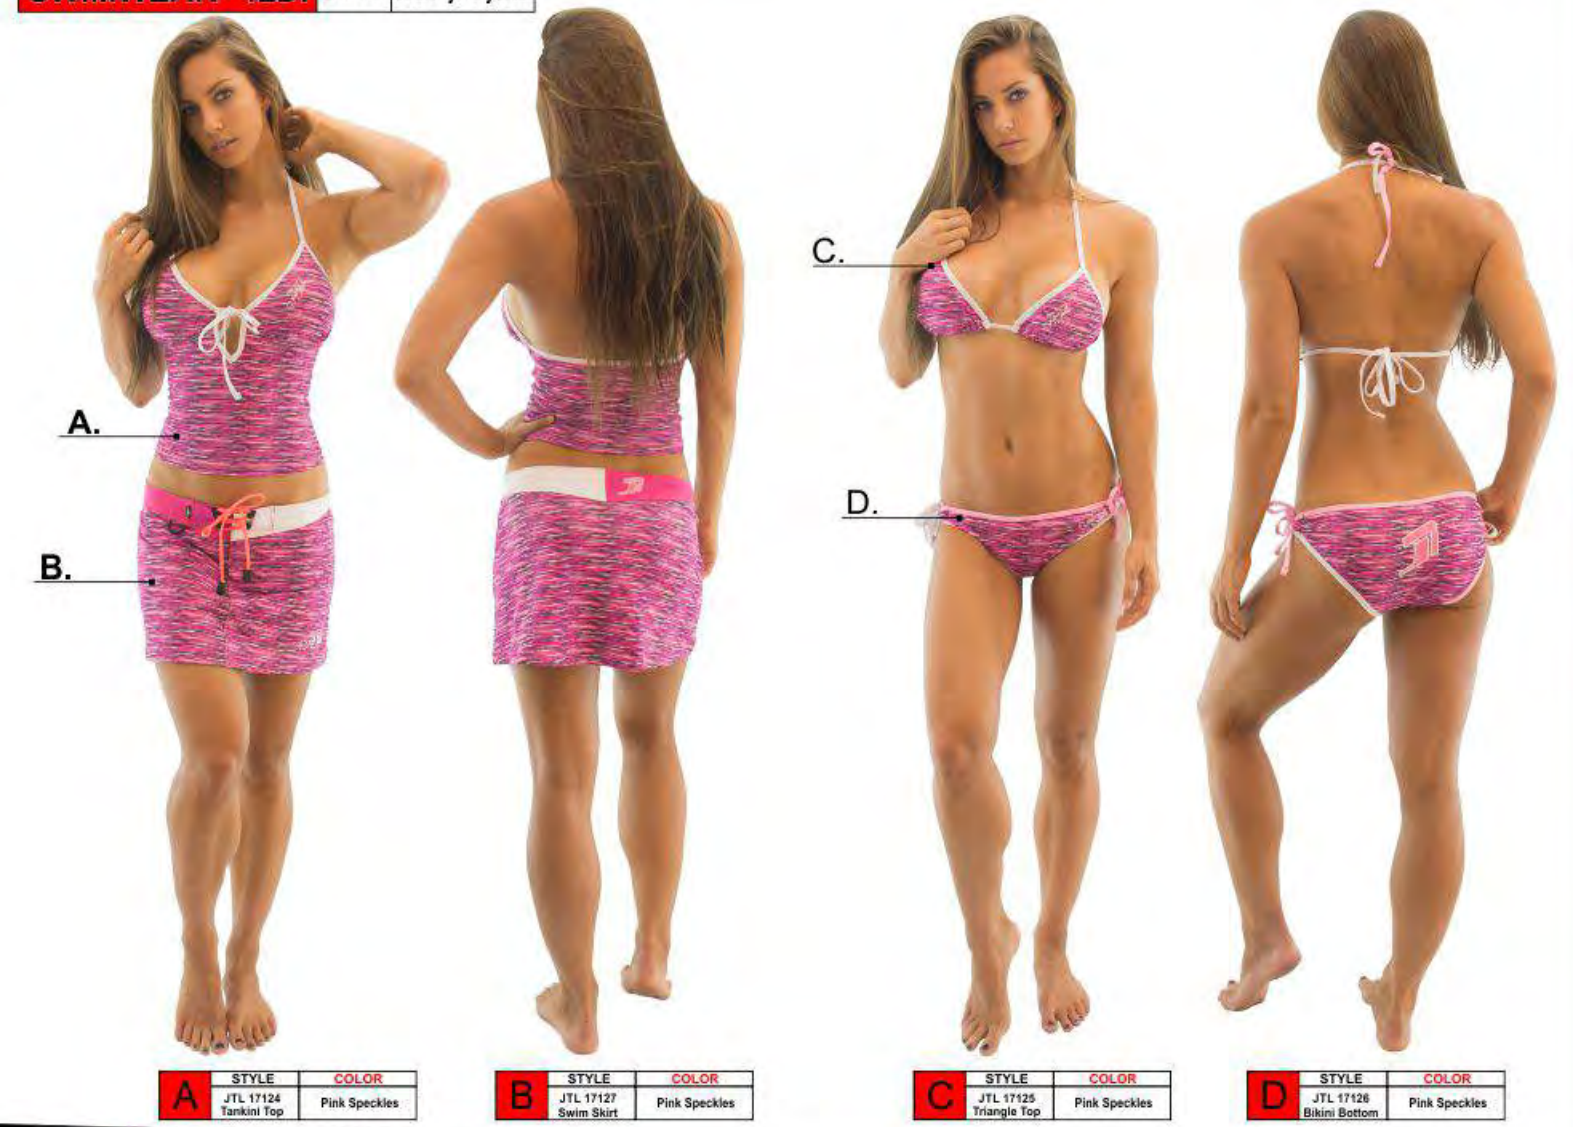

PRODUCT LINE **SWIMWEAR - ILDI** SIZE **S - XL** MATERIAL **Stretchy Polyester**

WARNING: DO NOT RIDE WITHOUT JETTRIBE GEAR