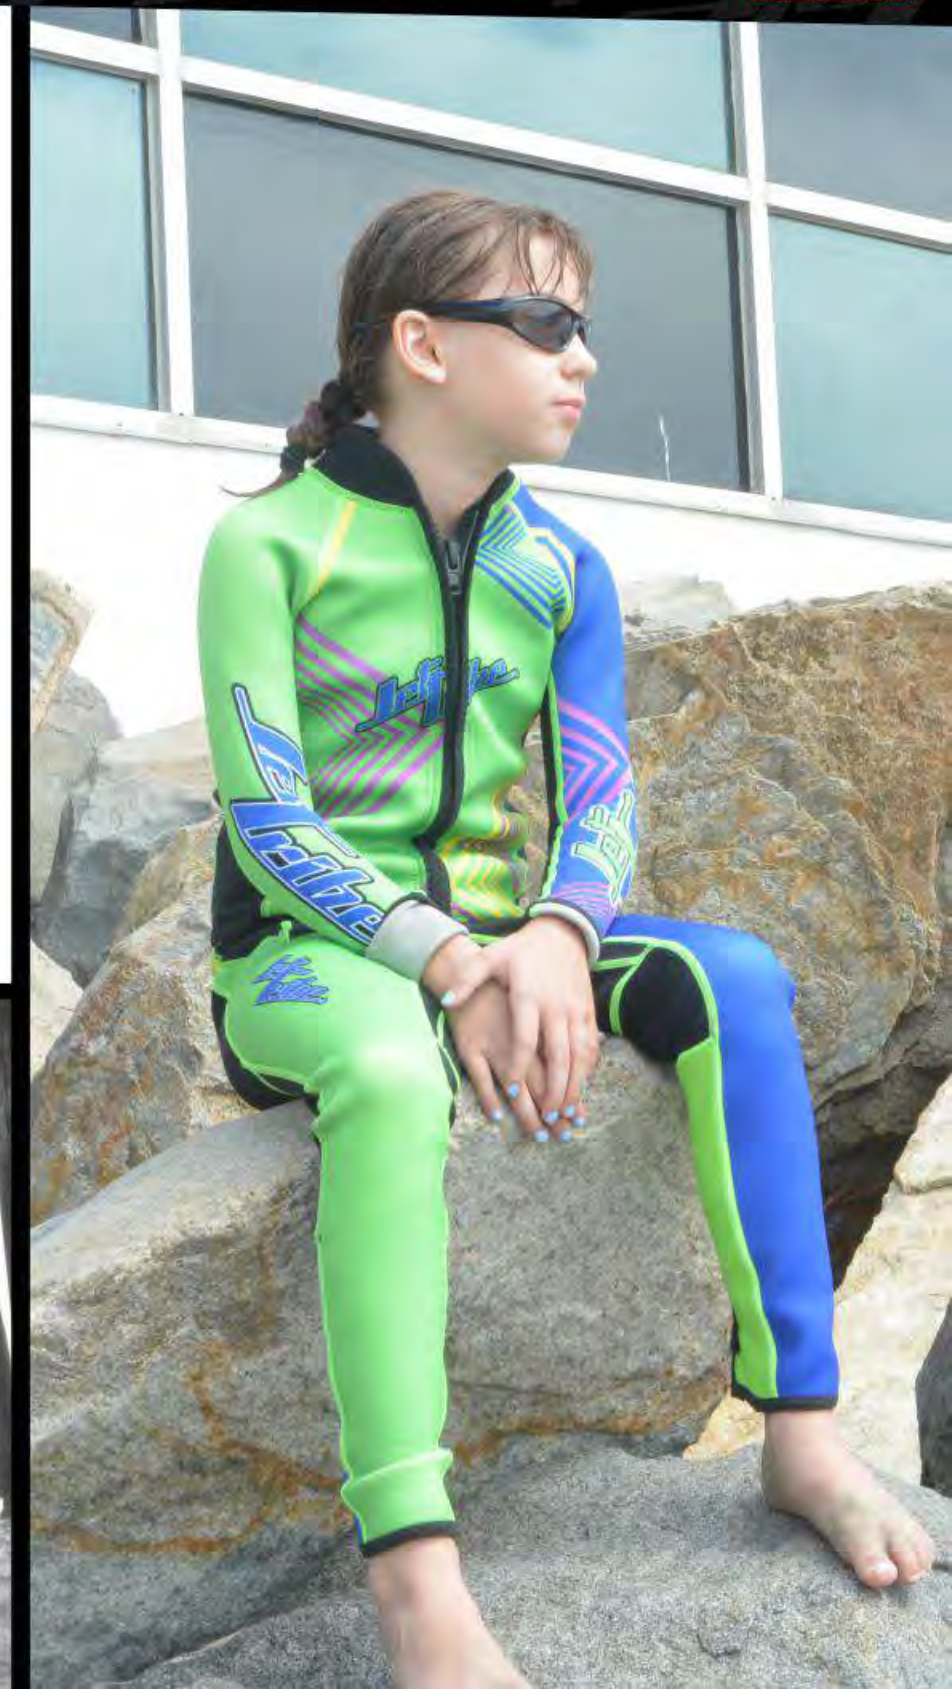

Kid Wetsuit Fit Chart

Size	Height(in/cm)	Weight (lbs/kg)	Chest (in/cm)	Waist (in/cm)
4	3'10.5" - 4'1.5" (118cm - 126cm)	40 - 55 (18kg - 25kg)	23" - 25" (58cm - 63.5cm)	20" - 22" (51cm - 56cm)
6	4'1.5" - 4'4.5" (126cm - 133cm)	50 - 65 (23kg - 29kg)	24.5" - 26.5" (62cm - 67cm)	21" - 23" (53cm - 58cm)
8	4'4.5" - 4'7.5" (133cm - 141cm)	60 - 75 (27kg - 34kg)	26" - 28" (66cm - 71cm)	22" - 24" (56cm - 61cm)
10	4'7" - 4'10" (140cm - 147cm)	75 - 90 (34kg - 41kg)	28" - 30" (71cm - 76cm)	24" - 26" (61cm - 66cm)
12	4'10" - 5'1" (147cm - 155cm)	90 - 105 (41kg - 48kg)	29" - 31" (73cm - 79cm)	25" - 27" (63.5cm - 68.5cm)
14	5'1" - 5'4" (155cm - 162.5)	105 - 120 (48kg - 54kg)	31" - 33" (73cm - 84cm)	27" - 29" (68.5cm - 74cm)